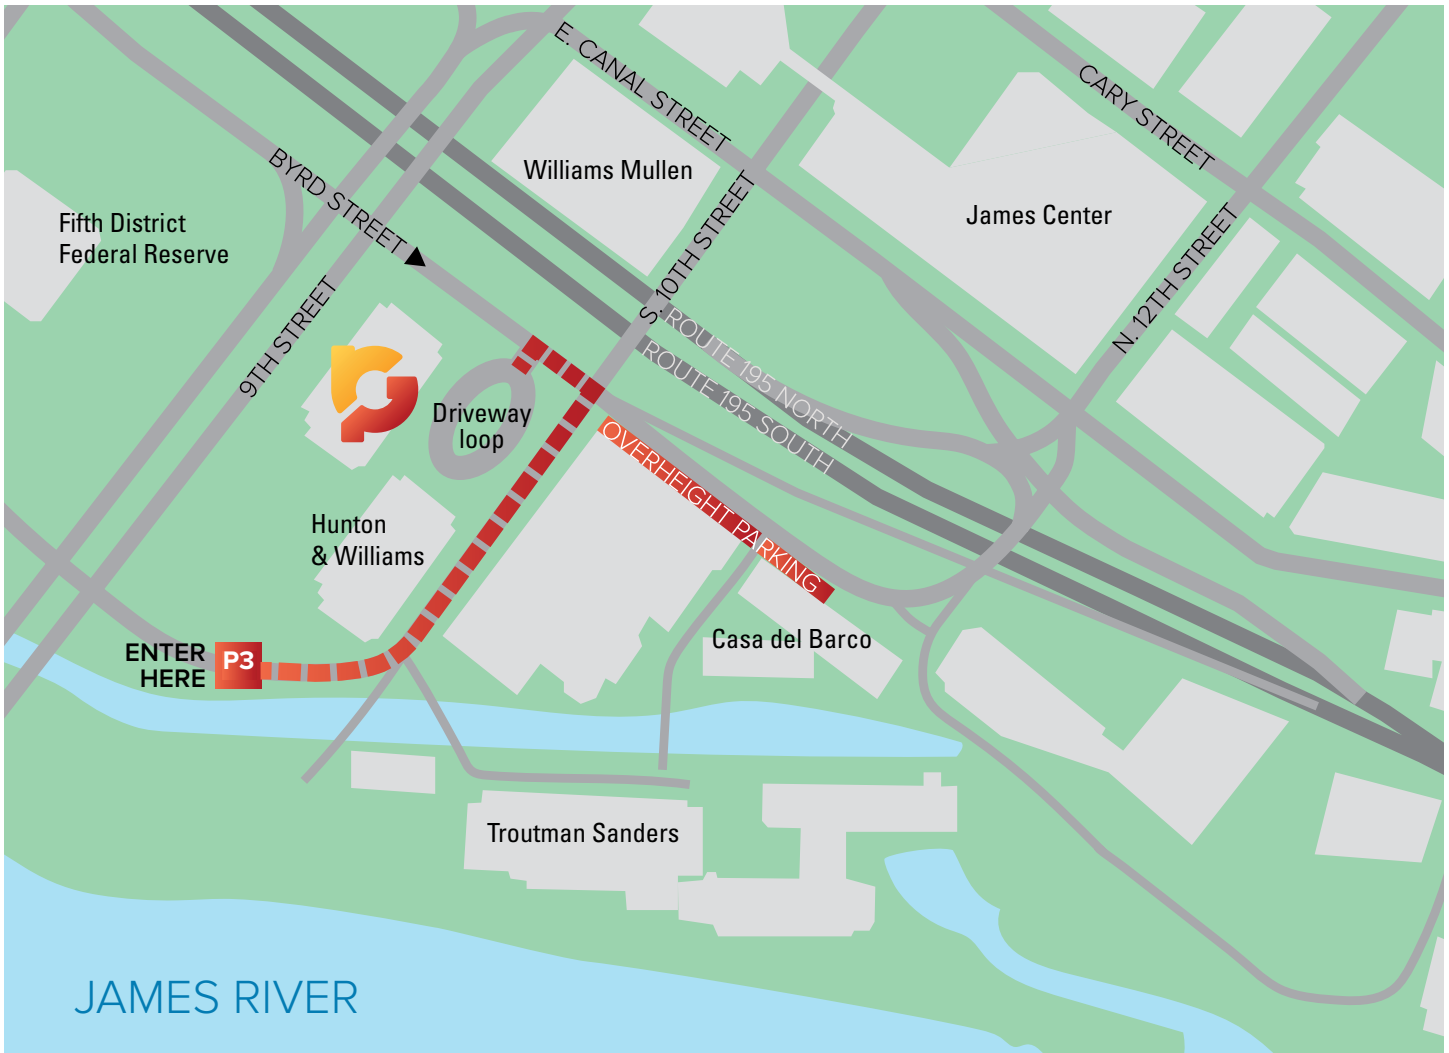

# VISITOR'S PARKING

901 E. Byrd Street  
Richmond, VA 23219

## How to enter the parking deck and find our office

- From the Driveway Loop in front of our building, take a right
- Take a right onto S. 10TH ST. and make a right into the P3 entrance.
- Use the center gate and grab a parking ticket.
- When in the underground deck, make sure to park under the West Tower (it'll be on your left).
- Bring your parking ticket for validation and find the closest elevator.
- Go up to the Plaza level, then find the lobby elevators.
- Now go up to the 8th floor. We're one of two businesses on the floor.

### Note:

If your truck or van is taller than 6 feet, please use the street parking available along Byrd Street near Casa del Barco.